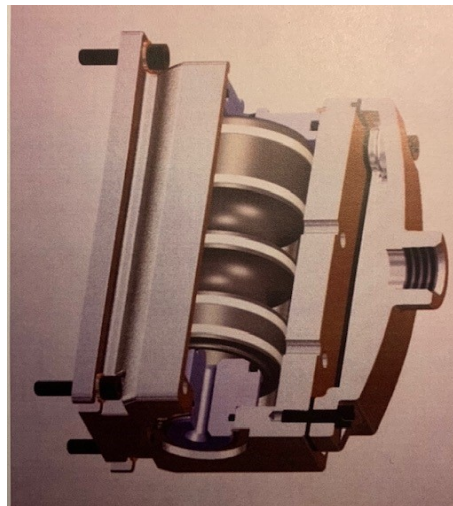

# PRESS RELEASE

ALL LIMITATIONS ARE SELF-IMPOSED™

January 12, 2021

RE: GuardEX™ METALLIC

- ⇒ PWR-FLO™ AIR SYSTEM
- ⇒ PROPRIETARY DESIGN
- ⇒ ATEX
- ⇒ NEW: 1/4" , 1/2" , 1" UNITS
- ⇒ "EMULATOR BECOMES INNOVATOR..."